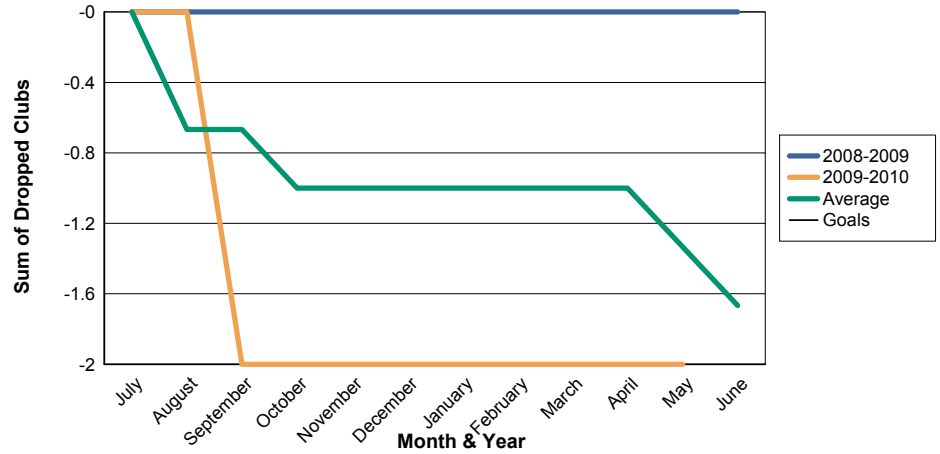

3 Year Comparisons for GMT Constitutional Area 5

By GMT District

As of May 2010

Sum of New Clubs/ Month & Year

For District 300A1

Sum of Dropped Clubs/ Month & Year

For District 300A1

Sum of Net Clubs/ Month & Year