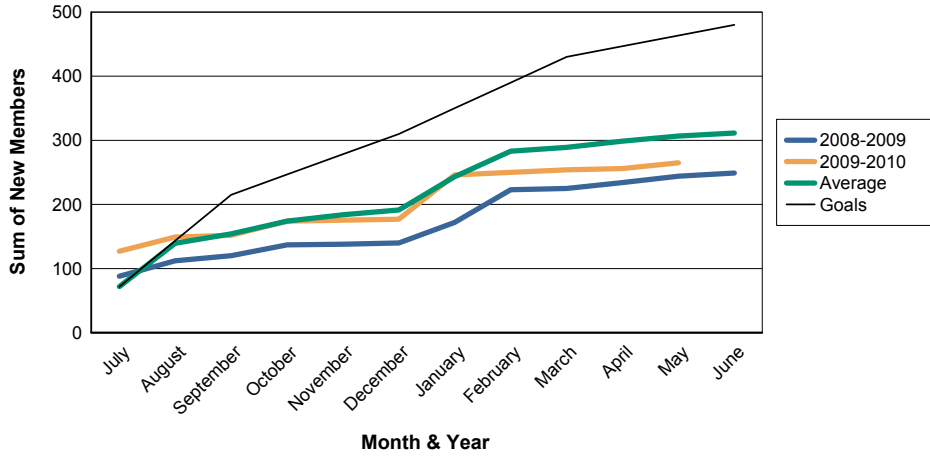

For District 300A1

Sum of Charter Members/ Month & Year

For District 300A1

3 Year Comparisons for GMT Constitutional Area 5

By GMT District

As of May 2010

Sum of New Members/ Month & Year

For District 300A1

Sum of Dropped Members/ Month & Year

For District 300A1

Sum of Net Members/ Month & Year

For District 300A1