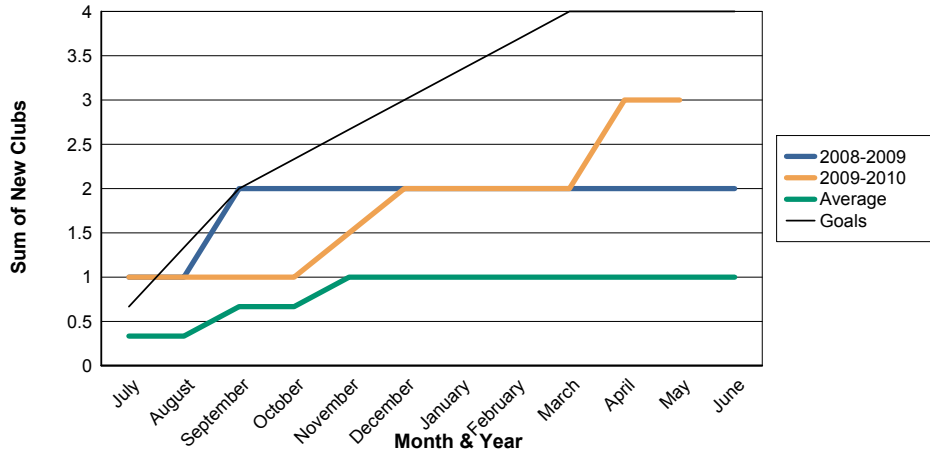

3 Year Comparisons for GMT Constitutional Area 5

By GMT District

As of May 2010

Sum of New Clubs/ Month & Year

For District 300A1

Sum of Dropped Clubs/ Month & Year

For District 300A1

Sum of Net Clubs/ Month & Year