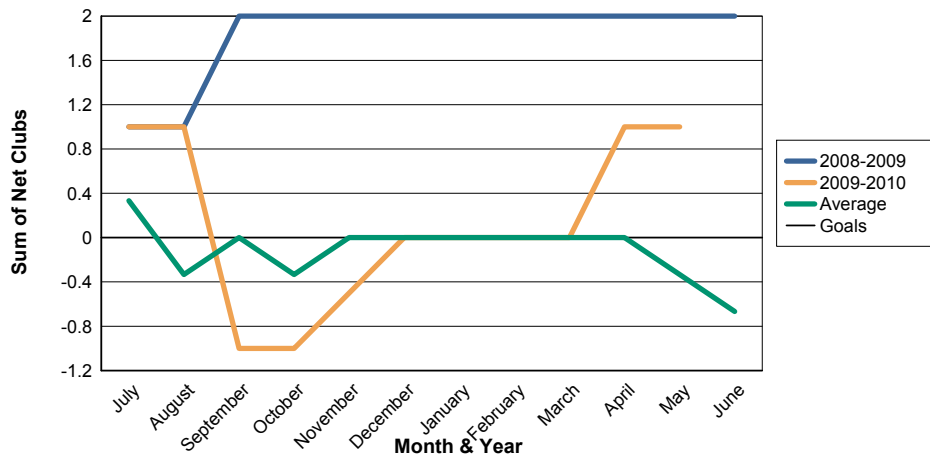

Sum of Net Clubs/ Month & Year

For District 300A1