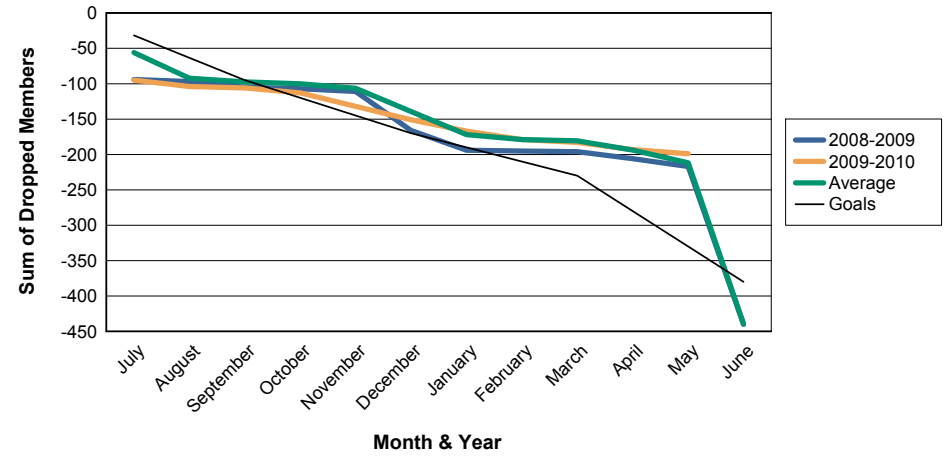

Sum of Dropped Members/ Month & Year

For District 300A1

Sum of Net Members/ Month & Year

For District 300A1