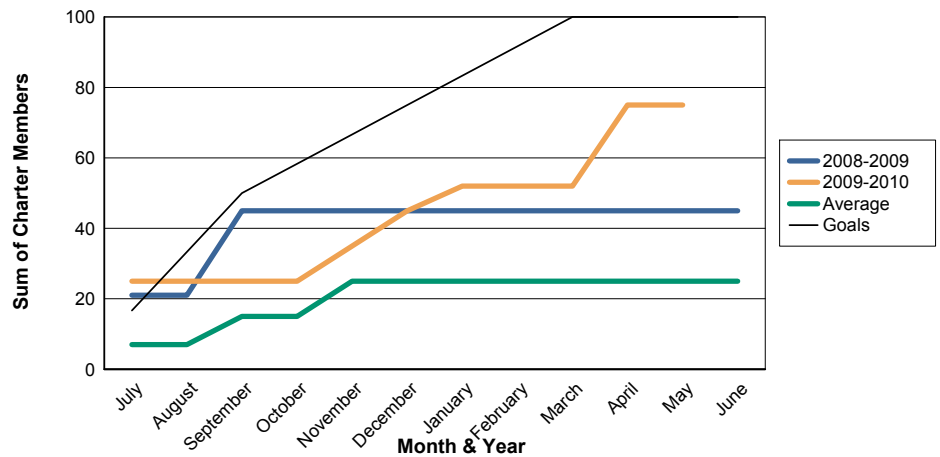

Sum of Charter Members/ Month & Year

For District 300A1